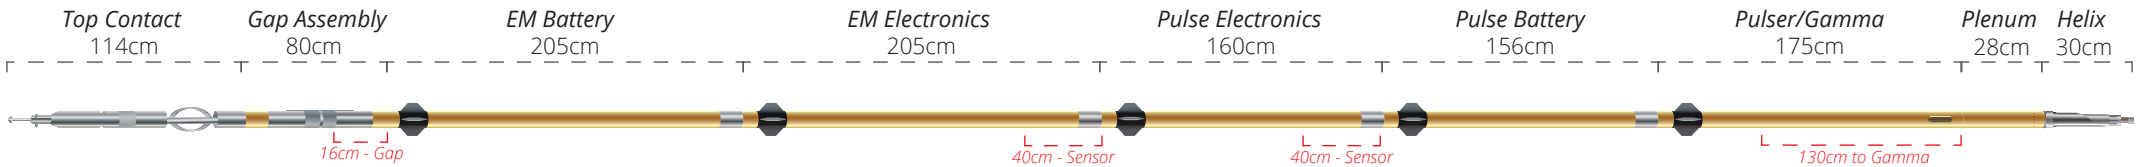

Electro-Pulse Dual Tool

Tool Combination Chart

EM/Mud Pulse

Shared Mud Pulse Gamma

EM/Mud Pulse

2 Independant Gamma Tools.

EM/Mud Pulse

Shared EM Gamma