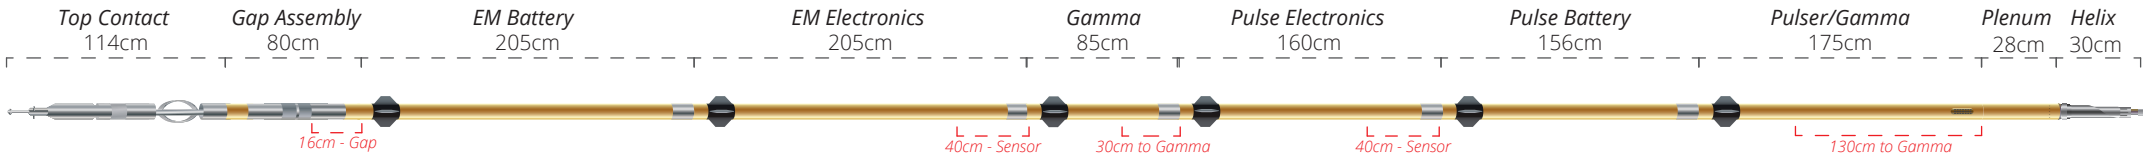

Electro-Pulse Dual Tool

Tool Combination Chart

EM/Mud Pulse

Shared Mud Pulse Gamma

EM/Mud Pulse

2 Independant Gamma Tools.

EM/Mud Pulse

Shared EM Gamma